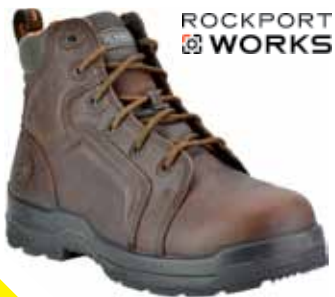

ROCKPORT
WORKS

RP6640

$139.99

- Rockport *Composite Toe* 6" Boot
- Waterproof Tumbled Full-Grain Leather Upper
- Moisture-Wicking Nylon Mesh Lining
- Removable EVA Cushion Insert
- Extra Wide Toe Cap
- Color - Brown

Sizes: 4 - 12, 13, 14 & 15 (Medium or Wide)

ASTM
F2413

COMP
TOE