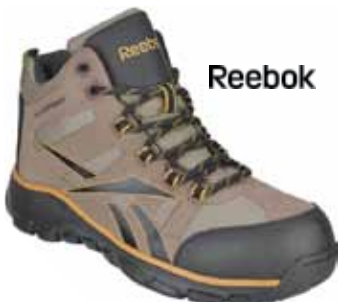

Reebok

RB4512

$124.99

- Reebok *Composite Toe* Hiker
- Seamless Micro Mesh Upper
- Nylon Mesh w/Waterproof Bootie Construction
- Removable FootFuel™ Injected EVA Cushion Footbed Insert
- Dual-Density Outsole, Extra Wide Toe Cap
- Lightweight Injected EVA Cushion Midsole
- Color - Brown w/Black & Gold Trim

Sizes: 7 - 12, 13, 14, 15 (Medium) 7-12, 13, & 14 (Wide)