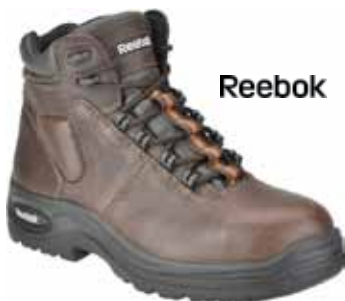

Reebok

RB7755

$129.99

- Reebok *Composite Toe* 6" Sport Boot
- Full-Grain Leather Upper w/Nylon Mesh Lining
- Removable EVA Cushion Insert w/Sponge Rubber Wedge
- Dual-Density Outsole; Athlite Rubber Bottom w/90 Degree Heel & PU Cushion Midsole w/Heel Airbag
- Color - Dark Brown

Sizes: 4 - 12, 13, 14, 15, 16, 17, 18 (Medium)
4 - 12, 13, 14, 15, 16, 17 (Wide)

ASTM
F2413

COMP
TOE