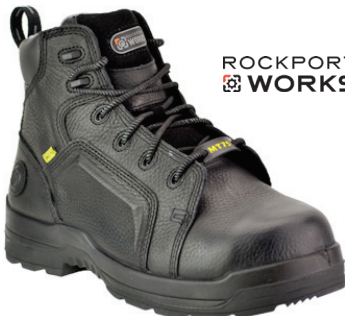

ROCKPORT
WORKS

RP465

$139.99

- Rockport *Composite Toe* 6" Metatarsal Guard
- Leather Upper w/Moisture Wicking Nylon Mesh Lining
- Removable EVA Cushion Insert w/Shock Absorbing Heel
- Dual-Density Outsole, Direct Attached PU Midsole, Rubber Traction
- adiPRENE by Adidas Shock Absorbing Heel
- Color - Black

Sizes: 6-12 (Medium or Wide)

ASTM
F2413

COMP
TOE