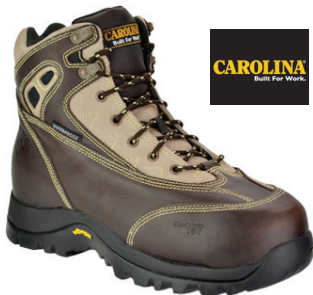

CA7582

$184.99

- Carolina *Composite Toe* 6" Metatarsal Guard
- Leather Upper, Pillow Cushion Insole
- Removable PU Footbed
- Exclusive Vibram 4 x 4 Outsole
- Color - Brown/Tan

Sizes: 4-12, 13 & 14 (Medium) 7-12, 13 & 14 (Wide)

ASTM
F2413

COMP
TOE