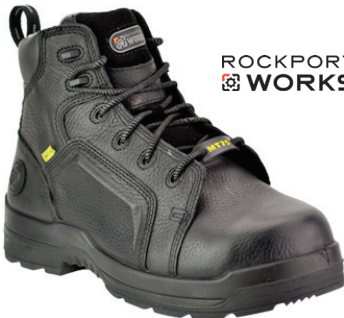

ROCKPORT
WORKS

RP465

$139.99

- Rockport *Composite Toe* 6" Metatarsal Guard
- Leather Upper w/Moisture Wicking Nylon Mesh Lining
- Removable EVA Cushion Insert w/Shock Absorbing Heel
- Dual-Density Outsole, Direct Attached PU Midsole, Rubber Traction
- adiPRENE by Adidas Shock Absorbing Heel
- Color - Black

Sizes: 6-12 (Medium or Wide)

ASTM
F2413

COMP
TOE