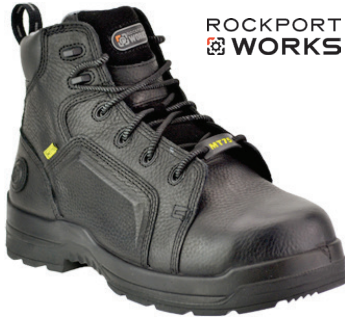

ROCKPORT
WORKS

RP465

$149.99

Rockport **Composite Toe** 6" Metatarsal Guard • Leather Upper
• Moisture Wicking Nylon Mesh Lining • Removable EVA Cushion Insert with Shock Absorbing Heel • Slip-Resistant Dual-Density Outsole with Direct-Attached PU Midsole & Rubber Traction Bottom • Color - Black

Sizes: 6 - 12 (Medium or Wide)

ASTM F2413
COMP TOE