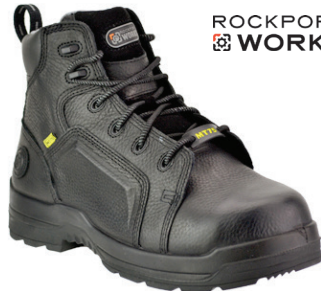

RP6465

$149.99

Rockport **Composite Toe** 6" Metatarsal Guard • Leather Upper • Moisture-Wicking Nylon Mesh Lining • Removable EVA Cushion Insert with Shock Absorbing Heel • Direct Attach PU Midsole • Dual-Density Outsole with Rubber Traction Bottom • Color - Black

Sizes: 6 - 12, 13, 14, 15 (Medium or Wide)