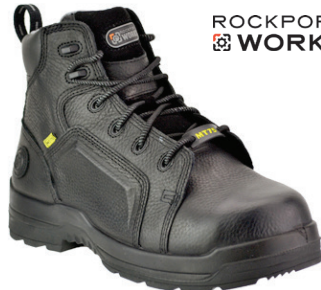

ROCKPORT
WORKS

RP6465

$149.99

Rockport **Composite Toe** 6" Metatarsal Guard • Leather Upper • Moisture-Wicking Nylon Mesh Lining • Removable EVA Cushion Insert with Shock Absorbing Heel • Direct Attach PU Midsole • Dual-Density Outsole with Rubber Traction Bottom • Color - Black

Sizes: 6 - 12, 13, 14, 15 (Medium or Wide)