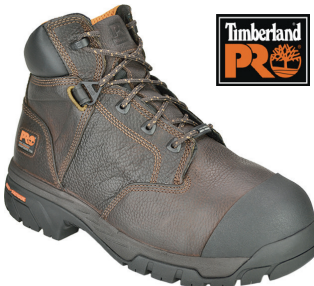

TM89697

$199.99

Timberland Pro® **Composite Toe** 6" Metatarsal Guard • Premium Full-Grain Leather Upper • Mesh Lining with Agion Antimicrobial Treatment • Single-Density Open-Cell PU Footbed • Cement Construction for Flexibility • Molded EVA Midsole • Nylon Shank • Oil, Slip, Abrasion & Heat-Resistant Non-Marking Rubber Outsole • Color - Brown

Sizes: 3.5 - 12, 13, 14, 15 (Medium or Wide)

ASTM F2413 COMP TOE