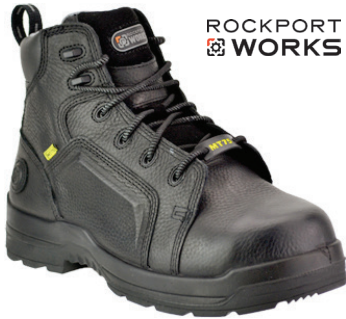

**ROCKPORT
WORKS**

RP465

$149.99

Rockport **Composite Toe** 6" Metatarsal Guard • Leather Upper • Moisture Wicking Nylon Mesh Lining • Removable EVA Cushion Insert with Shock Absorbing Heel • Slip-Resistant Dual-Density Outsole with Direct-Attached PU Midsole & Rubber Traction Bottom • Color - Black

Sizes: 6 - 12 (Medium or Wide)