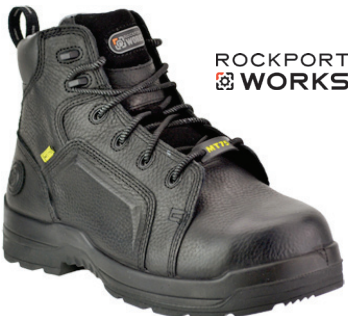

ROCKPORT
WORKS

RP465

$139.99

- Rockport *Composite Toe* 6" Metatarsal Guard
- Leather Upper w/Moisture Wicking Nylon Mesh Lining
- Removable EVA Cushion Insert w/Shock Absorbing Heel
- Dual-Density Outsole, Direct Attached PU Midsole, Rubber Traction
- adiPRENE by Adidas Shock Absorbing Heel
- Color - Black

Sizes: 6-12 (Medium or Wide)

ASTM
F2413

COMP
TOE