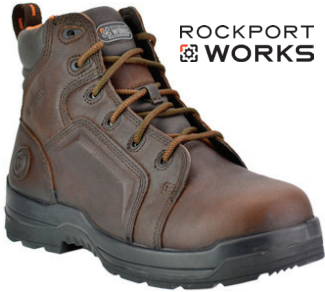

ROCKPORT
WORKS

RP664

$139.99

- Rockport *Composite Toe* 6" Boot
- Waterproof Tumbled Full-Grain Leather Upper
- Moisture Wicking Nylon Mesh Lining
- Removable EVA Cushion Insert
- Dual Density, Direct Attach PU Midsole & Rubber Traction Bottom
- Extra Wide Toe
- Color - Brown

Sizes: 6 - 12 (Medium or Wide)