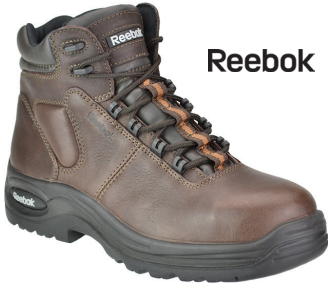

Women's Boots/Hikers

Reebok

RB755

$129.99

- Reebok *Composite Toe* 6" Sport Boot
- Full Grain Leather Upper
- Nylon Mesh Lining
- Removable EVA Cushion Insert w/Sponge Rubber Wedge
- Dual-Density Outsole; Athlite Rubber Bottom w/ 90 Degree Heel
- Color – Dark Brown

Sizes: 6-12 (Medium or Wide)