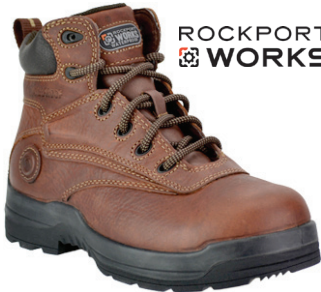

**ROCKPORT
WORKS**

RP668

$134.99

- Rockport **Composite Toe** 6" Boot
- Full-Grain Waterproof Leather Upper
- Moisture Wicking Nylon Mesh
- Removable EVA Cushion Insert w/Shock Absorbing Heel & Rebounding Forepart Pads Outsole
- Extra Wide Toe Box
- Color - Deer Tan

Sizes: 6-12 (Medium or Wide)

**ASTM
F2413**

**COMP
TOE**