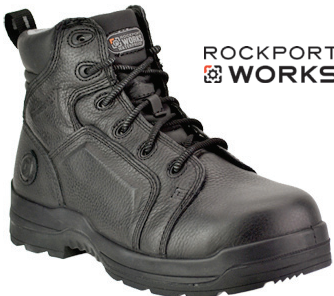

RP635

$139.99

- Rockport *Composite Toe* 6" Boot
- Full-Grain Waterproof Tumbled Leather
- Moisture Wicking Nylon Mesh, Hydro-Defense Waterproof Bootie
- Removable EVA Cushion Insert w/ADIPRENE Shock Absorbing Heel
- Dual-Density; Direct Attach Midsole, Rubber Traction Bottom
- Extra Wide Comfort Toe Box
- adiPRENE by Adidas Comfort System
- Color - Black

Sizes: 6-12 (Medium or Wide)