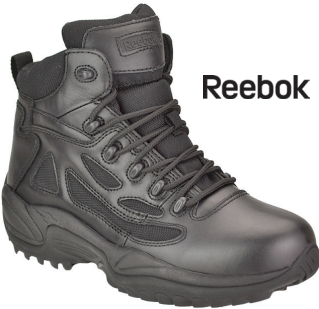

Reebok

RB864

$139.99

- Reebok *Composite Toe* 6" Side Zip Boot
- Smooth Leather & Ballistic Nylon
- Nylon Mesh Lining, Extra Wide Toe
- Removable F2A PU Cushion Insert w/Shock Eliminator Heel Cushion
- Mountain Trail Rubber Bottom & EVA Cushion Midsole
- Color – Black

Sizes: 6-12 (Medium or Wide)