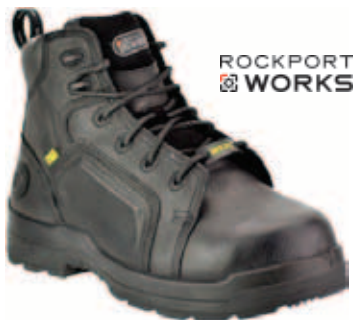

ROCKPORT
WORKS

RP465

$139.99

- Rockport *Composite Toe* 6" Metatarsal Guard
- Leather Upper w/Moisture Wicking Nylon Mesh Lining
- Removable EVA Cushion Insert w/Shock Absorbing Heel
- Dual-Density Outsole, Direct Attached PU Midsole, Rubber Traction
- adiPRENE by Adidas Shock Absorbing Heel
- Color - Black

Sizes: 6-12 (Medium or Wide)

ASTM
F2413

COMP
TOE