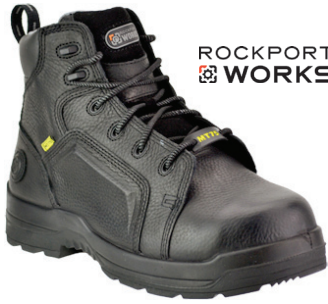

ROCKPORT
WORKS

RP465

$144.99

- Rockport *Composite Toe* 6" Metatarsal Guard
- Leather Upper w/Moisture-Wicking Nylon Mesh Lining
- Removable EVA Cushion Insert w/Shock Absorbing Heel
- Dual-Density Outsole, Direct-Attached PU Midsole, Rubber Bottom Traction
- Color - Black

Sizes: 6 - 12 (Medium or Wide)