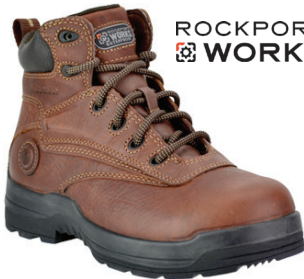

RP668

$139.99

- Rockport *Composite Toe* 6" Boot
- Full-Grain Waterproof Leather Upper
- Moisture-Wicking Nylon Mesh
- Removable EVA Cushion Insert w/Shock Absorbing Heel & Rebounding Forepart Pads
- Extra Wide Toe Box
- Color - Deer Tan

Sizes: 6-12 (Medium or Wide)