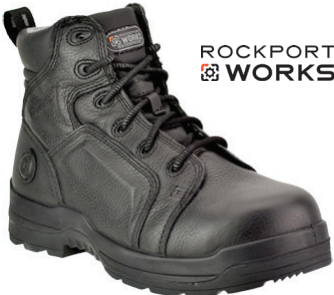

RP635

$144.99

Rockport **Composite Toe** 6" Boot • Full-Grain Waterproof Tumbled Leather • Hydro-Shield Waterproof Bootie • Moisture-Wicking Nylon Mesh Lining • Removable EVA Cushion Footbed with truTECH Shock Absorbing Heel & Forefoot Pad • Slip & Oil-Resistant Dual Density Outsole with Direct Attached PU Midsole & Rubber Traction Bottom • Color - Black

Sizes: 6 - 12 (Medium or Wide)