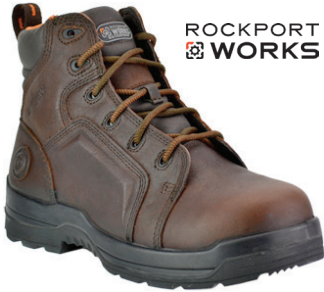

RP664

$144.99

Rockport **Composite Toe** 6" Boot • Waterproof-Tumbled Full-Grain Leather Upper • Moisture-Wicking Nylon Mesh Lining • Removable EVA Cushion Footbed with truTECH Shock Absorbing Heel Pad & Forefoot Pad • Slip & Oil-Resistant Dual Density Outsole with Direct Attached PU Midsole & Rubber Traction Bottom • Extra Wide Toe Cap • Color - Brown

Sizes: 6 - 12 (Medium or Wide)

ASTM
F2413

COMP
TOE