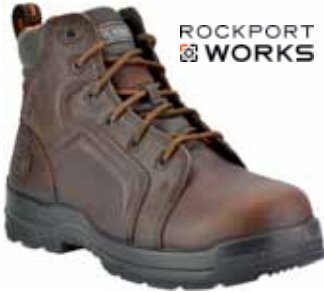

ROCKPORT
WORKS

RP664

$134.99

- Rockport *Composite Toe* 6" Boot
- Waterproof Tumbled Full-Grain Leather Upper
- Moisture Wicking Nylon Mesh Lining
- Removable EVA Cushion Insert
- Dual Density, Direct Attach PU Midsole & Rubber Traction Bottom
- Extra Wide Toe
- Color - Brown

Sizes: 6 - 12 (Medium or Wide)