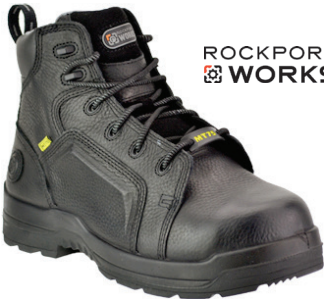

RP465

$149.99

Rockport **Composite Toe** 6" Metatarsal Guard • Leather Upper • Moisture-Wicking Nylon Mesh Lining • Removable EVA Cushion Insert with Shock Absorbing Heel • Direct Attach PU Midsole • Dual-Density Outsole with Slip-Resistant Rubber Traction Bottom • Color - Black

Sizes: 6 - 12 (Medium or Wide)