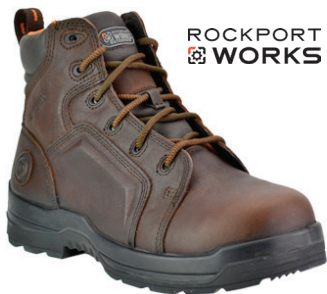

RP664

$144.99

Rockport **Composite Toe** 6" Boot • Waterproof-Tumbled Full-Grain Leather Upper • Moisture-Wicking Nylon Mesh Lining • Removable EVA Cushion Footbed with truTECH Shock Absorbing Heel Pad & Forefoot Pad • Slip & Oil-Resistant Dual Density Outsole with Direct Attached PU Midsole & Rubber Traction Bottom • Extra Wide Toe Cap • Color - Brown

Sizes: 6 - 12 (Medium or Wide)

ASTM
F2413

COMP
TOE