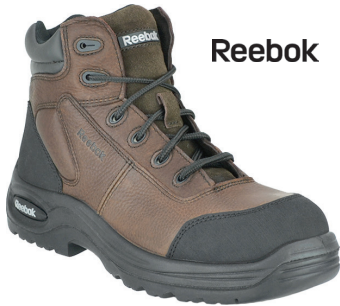

Reebok

RB755

$134.99

Reebok **Composite Toe** 6" Boot • Full-Grain Leather Upper • Moisture-Wicking Nylon Mesh Lining • Removable EVA Cushion Footbed with Sponge Rubber Heel • EVA Midsole with Aircom Heel Airbag • Slip, Oil & Abrasion-Resistant Dual-Density Outsole with Durable Athlete Traction Rubber Bottom • Color - Dark Brown

Sizes: 6 - 11 (Medium or Wide)