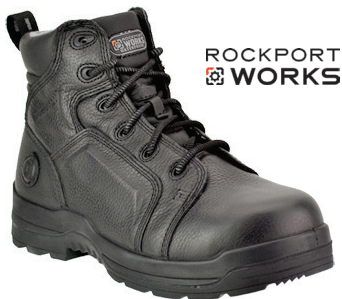

RP635

$144.99

Rockport **Composite Toe** 6" Boot • Full-Grain Waterproof Tumbled Leather • Hydro-Shield Waterproof Bootie • Moisture-Wicking Nylon Mesh Lining • Removable EVA Cushion Footbed with truTECH Shock Absorbing Heel & Forefoot Pad • Slip & Oil-Resistant Dual Density Outsole with Direct Attached PU Midsole & Rubber Traction Bottom • Color - Black

Sizes: 6 - 12 (Medium or Wide)

ASTM F2413 COMP TOE