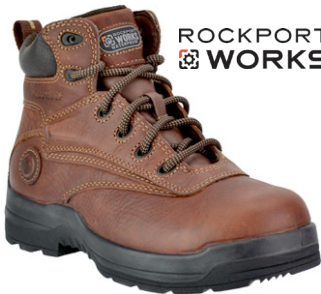

RP668

$139.99

- Rockport *Composite Toe* 6" Boot
- Full-Grain Waterproof Leather Upper
- Moisture-Wicking Nylon Mesh
- Removable EVA Cushion Insert w/Shock Absorbing Heel & Rebounding Forepart Pads
- Extra Wide Toe Box
- Color - Deer Tan

Sizes: 6-12 (Medium or Wide)