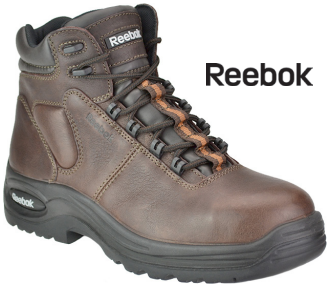

Women's Boots/Hikers

Reebok

RB755

$129.99

- Reebok *Composite Toe* 6" Sport Boot
- Full-Grain Leather Upper
- Nylon Mesh Lining
- Removable EVA Cushion Insert w/Sponge Rubber Wedge
- Dual-Density Outsole; Athlite Rubber Bottom w/90 Degree Heel
- Color - Dark Brown

Sizes: 6 - 12 (Medium or Wide)