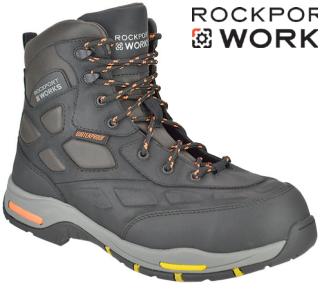

Men's Boots/Hikers

ROCKPORT
WORKS

RP5660

$129.99

- Rockport *Composite Toe* Hiker
- Leather Upper, Extra Wide Toe Cap
- Moisture-Wicking Nylon Mesh Lining, Waterproof Bootie
- Removable EVA Cushion Insert
- Rubber Bottom w/EVA Midsole
- Color – Black

Sizes: 7 – 12, 13, 14, 15 (Medium) 7 – 12, 13, 14 (Wide)

ASTM
F2413

COMP
TOE