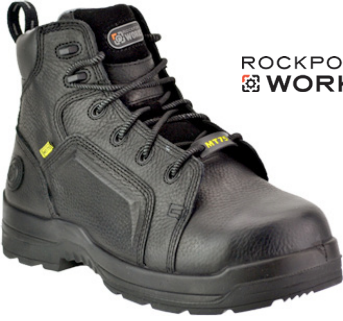

Women's Metatarsal Guard

ROCKPORT
WORKS

RP465

$144.99

- Rockport *Composite Toe* 6" Metatarsal Guard
- Leather Upper w/Moisture-Wicking Nylon Mesh Lining
- Removable EVA Cushion Insert w/Shock Absorbing Heel
- Dual-Density Outsole, Direct Attached PU Midsole, Rubber Bottom Traction
- Color - Black

Sizes: 6 - 12 (Medium or Wide)