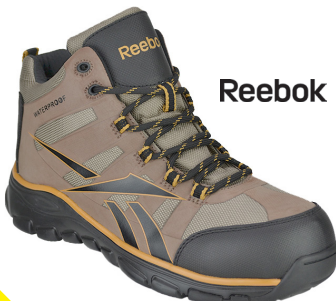

Reebok

RB4512

$124.99

- Reebok *Composite Toe* Hiker
- Seamless Micro Mesh Upper
- Nylon Mesh w/Waterproof Bootie Construction
- Removable FootFuel™ Injected EVA Cushion Footbed Insert
- Dual-Density Outsole, Extra Wide Toe Cap
- Lightweight Injected EVA Cushion Midsole
- Color - Brown w/Black & Gold Trim

Sizes: 7 - 12, 13, 14, 15 (Medium) 7-12, 13, & 14 (Wide)

ASTM
F2413

COMP
TOE