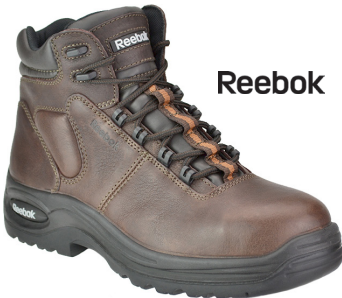

Reebok

RB7755

$129.99

- Reebok *Composite Toe* 6" Sport Boot
- Full-Grain Leather Upper w/Nylon Mesh Lining
- Removable EVA Cushion Insert w/Sponge Rubber Wedge
- Dual-Density Outsole; Athlite Rubber Bottom w/90 Degree Heel & PU Cushion Midsole w/Heel Airbag
- Color - Dark Brown

Sizes: 4 - 12, 13, 14, 15, 16, 17, 18 (Medium)
4 - 12, 13, 14, 15, 16, 17 (Wide)

ASTM
F2413

COMP
TOE