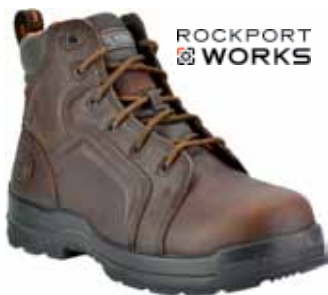

ROCKPORT
WORKS

RP664

$139.99

- Rockport *Composite Toe* 6" Boot
- Waterproof-Tumbled Full-Grain Leather Upper
- Moisture-Wicking Nylon Mesh Lining
- Removable EVA Cushion Insert
- Dual Density, Direct Attach PU Midsole & Rubber Traction Bottom
- Extra Wide Toe Cap
- Color – Brown

Sizes: 6 – 12 (Medium or Wide)