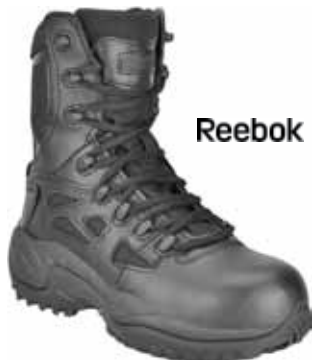

Sizes: 8 - 12, 13, 14 (Medium) 8 - 12, 13, 14, 15 (Wide)

Reebok

RB8874

\$149.99

- Reebok *Composite Toe* 8" Combat Boot
- Smooth Leather & Ballistic Nylon Upper
- Nylon Mesh Lining w/Side Zipper, Extra Wide Toe Cap
- Removable F2A PU Cushion Insert w/Shock Eliminator Heel Cushion
- Dual-Density Outsole, EVA Cushion Midsole, Rubber Bottom
- Color - Black