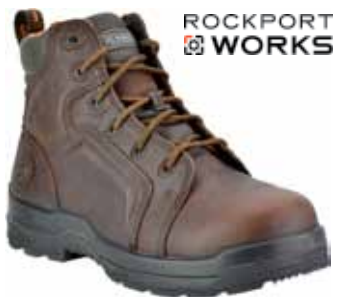

ROCKPORT
WORKS

RP6640

$139.99

- Rockport *Composite Toe* 6" Boot
- Waterproof Tumbled Full-Grain Leather Upper
- Moisture-Wicking Nylon Mesh Lining
- Removable EVA Cushion Insert
- Extra Wide Toe Cap
- Color - Brown

Sizes: 4 - 12, 13, 14 & 15 (Medium or Wide)