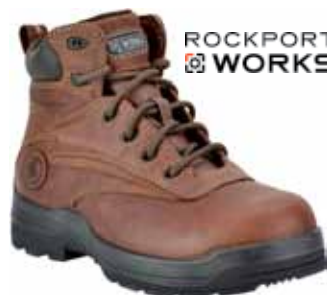

ROCKPORT
WORKS

RP668

$139.99

- Rockport *Composite Toe* 6" Boot
- Full-Grain Waterproof Leather Upper
- Moisture-Wicking Nylon Mesh
- Removable EVA Cushion Insert w/Shock Absorbing Heel & Rebounding Forepart Pads
- Extra Wide Toe Box
- Color - Deer Tan

Sizes: 6-12 (Medium or Wide)

ASTM
F2413

COMP
TOE