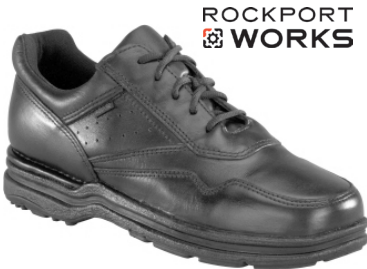

ROCKPORT
WORKS

RP2610

$144.99

- Rockport Soft Toe Shoe
- Leather Upper, Moisture Wicking Lining
- Removable PI-1000 Cushioned Insert with Shock Eliminator Heel Cushion
- Smartlite Thermo Plastic Urethane Outsole
- Postal Certified
- Color: Black

Sizes: 6-12, 13, 14 (Medium) 6-12, 13 (Wide)