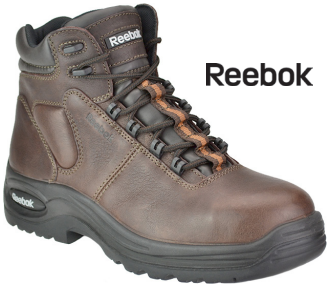

Sizes: 6-12 (Medium or Wide)

Reebok

RB444

\$124.99

- Reebok *Composite Toe* Hiker Boot
- Leather Upper
- Nylon Mesh & Waterproof Membrane Lining
- Removable EVA Cushion Insert w/Sponge Rubber Heel Wedge Bottom w/Wrap Around Shank Stabilizer
- Dual-Density; PU Cushion Midsole & Rubber Outdoor Traction
- Color - Brown

Sizes: 6-12 (Medium or Wide)

Women's Boots/Hikers

Reebok

RB755

\$129.99

- Reebok *Composite Toe* 6" Sport Boot
- Full-Grain Leather Upper
- Nylon Mesh Lining
- Removable EVA Cushion Insert w/Sponge Rubber Wedge
- Dual-Density Outsole; Athlite Rubber Bottom w/90 Degree Heel
- Color - Dark Brown