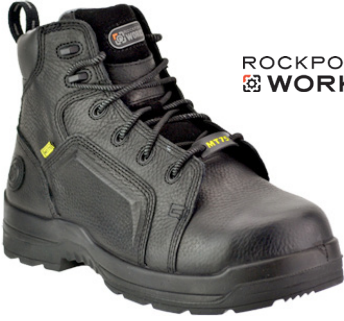

Women's Metatarsal Guard

ROCKPORT
WORKS

RP465

$144.99

- Rockport *Composite Toe* 6" Metatarsal Guard
- Leather Upper w/Moisture-Wicking Nylon Mesh Lining
- Removable EVA Cushion Insert w/Shock Absorbing Heel
- Dual-Density Outsole, Direct Attached PU Midsole, Rubber Bottom Traction
- Color - Black

Sizes: 6 - 12 (Medium or Wide)