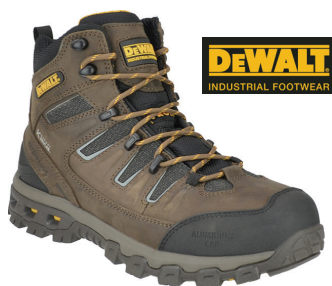

DXWP10019-BIS

$149.99

DeWalt **Aluminum Toe** Athletic Boot • Full Grain Leather & Kevlar Upper • Waterproof, Breathable Membrane • ProComfort Insole™ • Composite Puncture Resistant Plate • ProComfort Shank™ • Oil & Slip-Resistant Outsole • Color - Bison

Sizes: 7, 8 - 12, 13 (Medium or Wide)

ASTM F2413