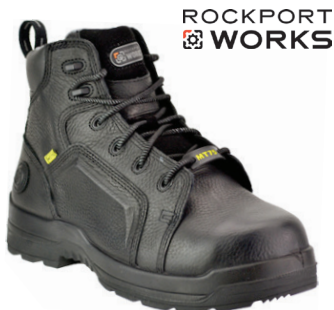

ROCKPORT WORKS

RP6465

$149.99

Rockport **Composite Toe** 6" Metatarsal Guard • Leather Upper • Moisture-Wicking Nylon Mesh Lining • Removable EVA Cushion Insert with Shock Absorbing Heel • Direct Attach PU Midsole • Dual-Density Rubber Traction Bottom Outsole • Color - Black

Sizes: 6 - 12, 13, 14, 15 (Medium or Wide)

ASTM F2413 COMP TOE