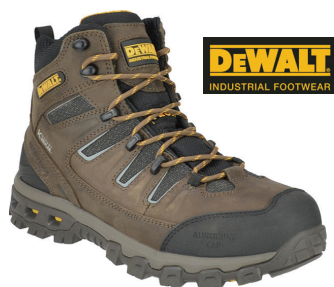

DXWP10019-BIS

$159.99

DeWalt **Aluminum Toe** Athletic Boot • Full Grain Leather & Kevlar Upper • Waterproof, Breathable Membrane • ProComfort Insole™ • Composite Puncture Resistant Plate • ProComfort Shank™ • Oil & Slip-Resistant Outsole • Color - Bison

Sizes: 7, 8 - 12, 13 (Medium or Wide)