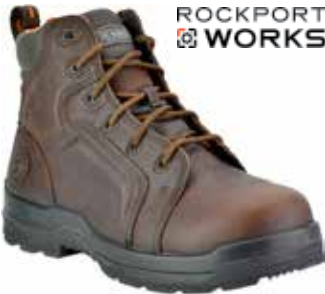

ROCKPORT
WORKS

Rockport **Composite Toe** 6" Boot • Waterproof Tumbled Full-Grain Leather Upper • Moisture-Wicking Nylon Mesh Lining • Removable EVA Cushion Insert with Shock Absorbing Heel Pad • Slip, Oil, Metal Chip, Chemical & Abrasion-Resistant Dual Density Outsole with Direct Attached PU Midsole & Rubber Traction Bottom • Extra Wide Toe Cap • Color - Brown

Sizes: 4 - 12, 13, 14, 15 (Medium or Wide)