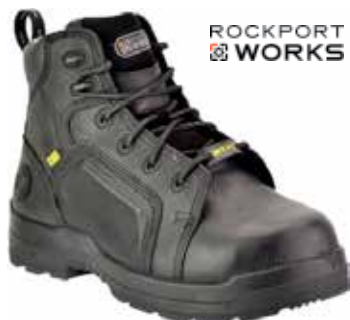

RP465

$149.99

Rockport **Composite Toe** 6" Metatarsal Guard • Leather Upper • Moisture Wicking Nylon Mesh Lining • Removable EVA Cushion Insert with Shock Absorbing Heel • Slip-Resistant Dual-Density Outsole with Direct-Attached PU Midsole & Rubber Traction Bottom • Color - Black

Sizes: 6 - 12 (Medium or Wide)