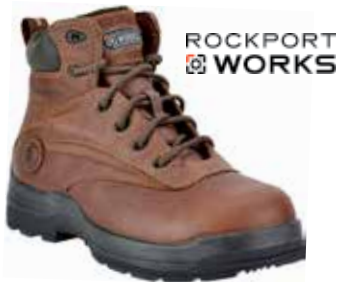

RP668

$149.99

Rockport **Composite Toe** 6" Boot • Full-Grain Waterproof Leather Upper • Moisture-Wicking Nylon Mesh • Removable EVA Cushion Insert with truTECH Shock Absorbing Heel & Rebounding Forefoot Pads • Slip & Oil-Resistant Dual-Density Outsole with PU Midsole & Rubber Traction Bottom • Extra Wide Toe Box • Color - Deer Tan

Sizes: 6 - 12 (Medium or Wide)