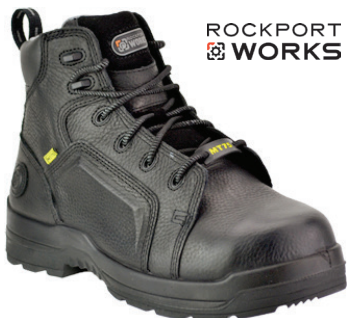

METATARSAL GUARD

WOMEN'S

**ROCKPORT
WORKS**

RP465

$149.99

Rockport **Composite Toe** 6" Metatarsal Guard • Leather Upper
• Moisture Wicking Nylon Mesh Lining • Removable EVA
Cushion Insert with Shock Absorbing Heel • Slip-Resistant
Dual-Density Outsole with Direct-Attached PU Midsole &
Rubber Traction Bottom • Color - Black

Sizes: 6 - 12 (Medium or Wide)

ASTM F2413
COMP TOE