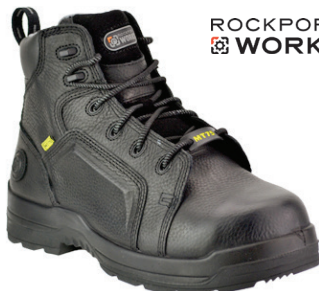

RP6465

$149.99

Rockport **Composite Toe** 6" Metatarsal Guard • Leather Upper • Moisture-Wicking Nylon Mesh Lining • Removable EVA Cushion Insert with Shock Absorbing Heel • Direct Attach PU Midsole • Dual-Density Outsole with Rubber Traction Bottom • Color - Black

Sizes: 6 - 12, 13, 14, 15 (Medium or Wide)