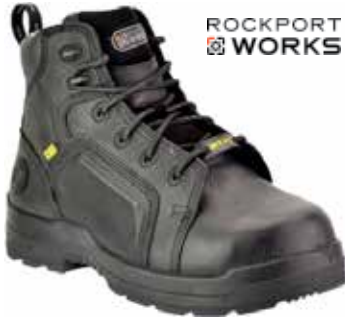

ROCKPORT
WORKS

RP465

$149.99

Rockport **Composite Toe** 6" Metatarsal Guard • Leather Upper
• Moisture Wicking Nylon Mesh Lining • Removable EVA Cushion Insert with Shock Absorbing Heel • Slip-Resistant Dual-Density Outsole with Direct-Attached PU Midsole & Rubber Traction Bottom • Color - Black

Sizes: 6 - 12 (Medium or Wide)