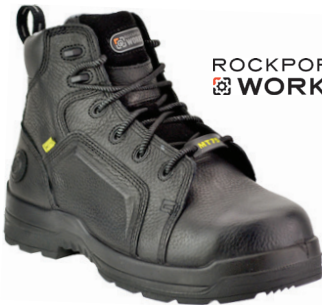

RP465

$149.99

Rockport **Composite Toe** 6" Metatarsal Guard • Leather Upper • Moisture-Wicking Nylon Mesh Lining • Removable EVA Cushion Insert with Shock Absorbing Heel • Direct Attach PU Midsole • Dual-Density Outsole with Slip-Resistant Rubber Traction Bottom • Color - Black

Sizes: 6 - 12 (Medium or Wide)