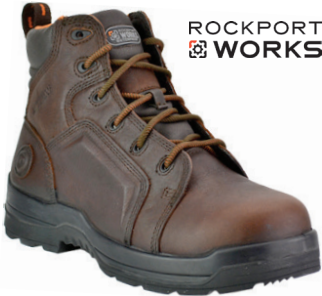

RP664

$149.99

Rockport **Composite Toe** 6" Boot • Waterproof-Tumbled Full-Grain Leather Upper • Moisture-Wicking Nylon Mesh Lining • Removable EVA Cushion Footbed with truTECH Shock Absorbing Heel Pad & Forefoot Pad • Slip & Oil-Resistant Dual Density Outsole with Direct Attached PU Midsole & Rubber Traction Bottom • Extra Wide Toe Cap • Color - Brown

Sizes: 6 - 12 (Medium or Wide)