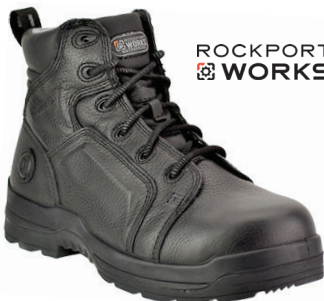

RP635

$149.99

Rockport **Composite Toe** 6" Boot • Full-Grain Waterproof Tumbled Leather • Hydro-Shield Waterproof Bootie • Moisture-Wicking Nylon Mesh Lining • Removable EVA Cushion Footbed with truTECH Shock Absorbing Heel & Forefoot Pad • Slip & Oil-Resistant Dual Density Outsole with Direct Attached PU Midsole & Rubber Traction Bottom • Color - Black

Sizes: 6 - 12 (Medium or Wide)

ASTM F2413
COMP TOE