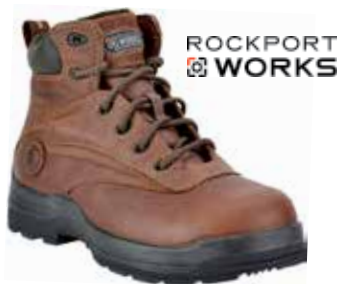

RP668

$149.99

Rockport **Composite Toe 6"** Boot • Full-Grain Waterproof Leather Upper • Moisture-Wicking Nylon Mesh • Removable EVA Cushion Insert with truTECH Shock Absorbing Heel & Rebounding Forefoot Pads • Slip & Oil-Resistant Dual-Density Outsole with PU Midsole & Rubber Traction Bottom • Extra Wide Toe Box • Color - Deer Tan

Sizes: 6 - 12 (Medium or Wide)