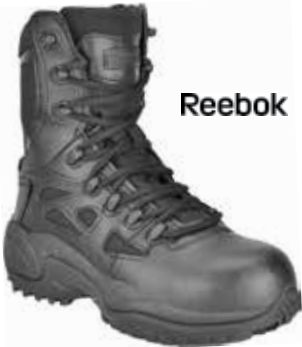

**GB00158**

**\$154.99**

Georgia Boot **5" Composite Toe** Hiker • Full-Grain Leather Upper • Highly Breathable Moisture-Wicking Lining • Technology Driven Comfort Insole • Flexible Cement Construction • Nylon Shank • EVA Midsole • Oil & Slip-Resistant Rubber Outsole • Color - Dark Brown  
 Sizes: 6 - 10 (Medium or Wide)